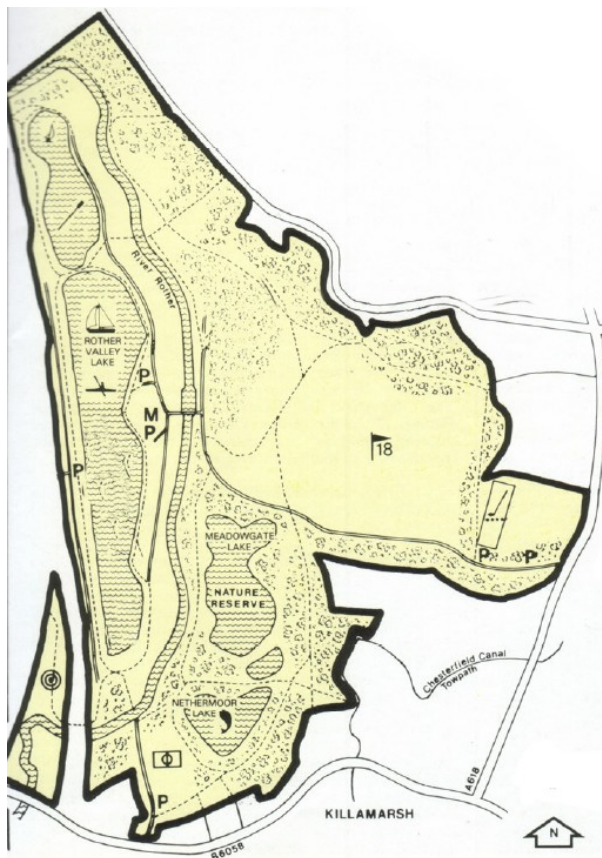

Song Thrush	C	
Redwing	C	
Mistle Thrush	C	
Sedge Warbler	S	
Grasshopper Warbler	S	
Cetti's Warbler	R	
Reed Warbler	S	
Lesser Whitethroat	C	
Whitethroat	C	
Garden Warbler	S	
Blackcap	C	
Wood Warbler	V	
Chiffchaff	C	
Willow Warbler	A	
Goldcrest	C	
Firecrest	V	
Spotted Flycatcher	S	
Pied Flycatcher	V	
Long-tailed Tit	A	
Willow Tit	U	
Coal Tit	U	
Blue Tit	A	
Great Tit	A	
Nuthatch	V	
Treecreeper	S	
Red-backed Shrike	V	
Jay	C	
Magpie	A	
Jackdaw	C	
Rook	A	
Carrion Crow	C	
Raven	V	
Starling	A	
House Sparrow	C	
Tree Sparrow	R (FB)	
Chaffinch	A	
Brambling	S	
Greenfinch	A	
Goldfinch	A	
Siskin	C	
Linnet	C	
Twite	R	
Lesser Redpoll	C	
Mealy Redpoll	R	
Arctic Redpoll	V	
Bullfinch	C	
Hawfinch	V	

Lapland Bunting	V	
Snow Bunting	V	
Yellowhammer	U	
Reed Bunting	C	
Corn Bunting	R	

Key

C - Common
A - Abundant
U - Uncommon
R - Rare
V - Vagrant
S - Scarce
FB - Former Breeder
Es - Escapee

Rother Valley Country Park
Mansfield Road
Wales Bar
Sheffield
S26 5PQ
Tel:- 0114 2471452
admin@rvcp.co.uk
www.rvcp.co.uk
www.twitter.com/rothervalley
www.facebook.com/rothervalleycountrypark

Working in partnership with
Rotherham Metropolitan Borough Council
Where Everyone Matters

ROTHER VALLEY
COUNTRY PARK

Price 50p

**Checklist for the Birds of
Rother Valley Country Park**

Red-throated Diver	R	
Black-throated Diver	R	
Great Northern Diver	R	
Little Grebe	C	
Great Crested Grebe	C	
Red-necked Grebe	R	
Slavonian Grebe	R	
Black-necked Grebe	R	
Fulmar	V	
Manx Shearwater	V	
Leach's Storm-petrel	R	
Cormorant	C	
Shag	R	
Bittern	R	
Little Egret	V	
Great White Egret	V	
Purple Heron	V	
Grey Heron	C	
White Stork	V	
Mute Swan	C	
Bewick's Swan	S	
Whooper Swan	S	
Bean Goose	V	
Pink-footed Goose	U	
White-fronted Goose	R	
Greylag Goose	C	
Canada Goose	C	
Barnacle Goose	R/Es	
Brent Goose	R	
Egyptian Goose	R	
Bar-headed Goose	Es	
Shelduck	U	
Mandarin	S	
Wigeon	C	
American Wigeon	V	
Gadwall	C	