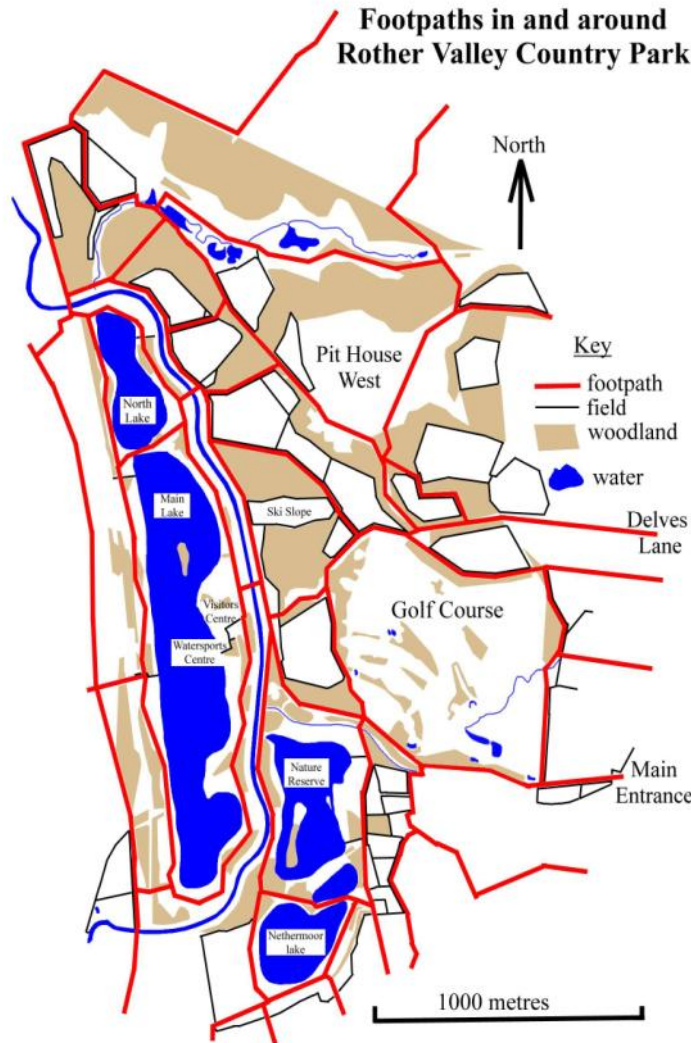

Song Thrush	C	
Redwing	C	
Mistle Thrush	C	
Sedge Warbler	S	
Grasshopper Warbler	S	
Cetti's Warbler	R	
Reed Warbler	S	
Lesser Whitethroat	C	
Whitethroat	C	
Garden Warbler	S	
Blackcap	C	
Wood Warbler	V	
Chiffchaff	C	
Willow Warbler	A	
Goldcrest	C	
Firecrest	V	
Spotted Flycatcher	S	
Pied Flycatcher	V	
Long-tailed Tit	A	
Willow Tit	U	
Coal Tit	U	
Blue Tit	A	
Great Tit	A	
Nuthatch	V	
Treecreeper	S	
Red-backed Shrike	V	
Jay	C	
Magpie	A	
Jackdaw	C	
Rook	A	
Carrion Crow	C	
Raven	V	
Starling	A	
House Sparrow	C	
Tree Sparrow	R (FB)	
Chaffinch	A	
Brambling	S	
Greenfinch	A	
Goldfinch	A	
Siskin	C	
Linnet	C	
Twite	R	
Lesser Redpoll	C	
Mealy Redpoll	R	
Arctic Redpoll	V	
Bullfinch	C	
Hawfinch	V	

Lapland Bunting	V	
Snow Bunting	V	
Yellowhammer	U	
Reed Bunting	C	
Corn Bunting	R	

Working in partnership with
Rotherham Metropolitan Borough Council
Where Everyone Matters

ROTHER VALLEY
COUNTRY PARK

Price 50p

Checklist for the Birds of Rother Valley Country Park

Rother Valley Country Park
Mansfield Road
Wales Bar
Sheffield
S26 5PQ
Tel:- 0114 2471452
admin@rvcp.co.uk
www.rvcp.co.uk
www.twitter.com/rothervalley
www.facebook.com/rothervalleycountrypark

Key
C - Common
V - Vagrant
A - Abundant
S - Scarce
U - Uncommon
FB - Former Breeder
R - Rare
Es - Escapee

Red-throated Diver	R	
Black-throated Diver	R	
Great Northern Diver	R	
Little Grebe	C	
Great Crested Grebe	C	
Red-necked Grebe	R	
Slavonian Grebe	R	
Black-necked Grebe	R	
Fulmar	V	
Manx Shearwater	V	
Leach's Storm-petrel	R	
Cormorant	C	
Shag	R	
Bittern	R	
Little Egret	V	
Great White Egret	V	
Purple Heron	V	
Grey Heron	C	
White Stork	V	
Mute Swan	C	
Bewick's Swan	S	
Whooper Swan	S	
Bean Goose	V	
Pink-footed Goose	U	
White-fronted Goose	R	
Greylag Goose	C	
Canada Goose	C	
Barnacle Goose	R/Es	
Brent Goose	R	
Egyptian Goose	R	
Bar-headed Goose	Es	
Shelduck	U	
Mandarin	S	
Wigeon	C	
American Wigeon	V	
Gadwall	C